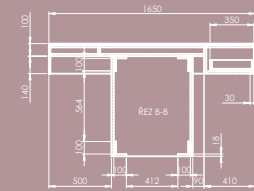

Floor
American walnut

Floor
Terrazzo

Women fragrance furniture
Oak

Baseboard & wall storage
Walnut

Men fragrance furniture
Dark oak

Makeup & Fragrance bar

EVOLINE Rip Top Push DATA S
2x sil 2x data

EVOLINE Rip Top Push DATA S
2x sil 2x data