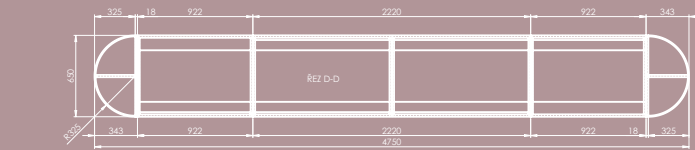

Floor
American walnut

Floor
Terrazzo

Women fragrance furniture
Oak

Baseboard & wall storage
Walnut

Men fragrance furniture
Dark oak

Makeup & Fragrance bar

EVOLINE Rip Top Push DATA S
2x sil 2x data

EVOLINE Rip Top Push DATA S
2x sil 2x data