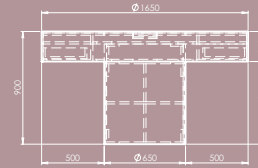

Floor
American walnut

Floor
Terrazzo

Women fragrance furniture
Oak

Baseboard & wall storage
Walnut

Men fragrance furniture
Dark oak

Makeup & Fragrance bar

EVOLINE Rip Top Push DATA S
2x sil 2x data

EVOLINE Rip Top Push DATA S
2x sil 2x data