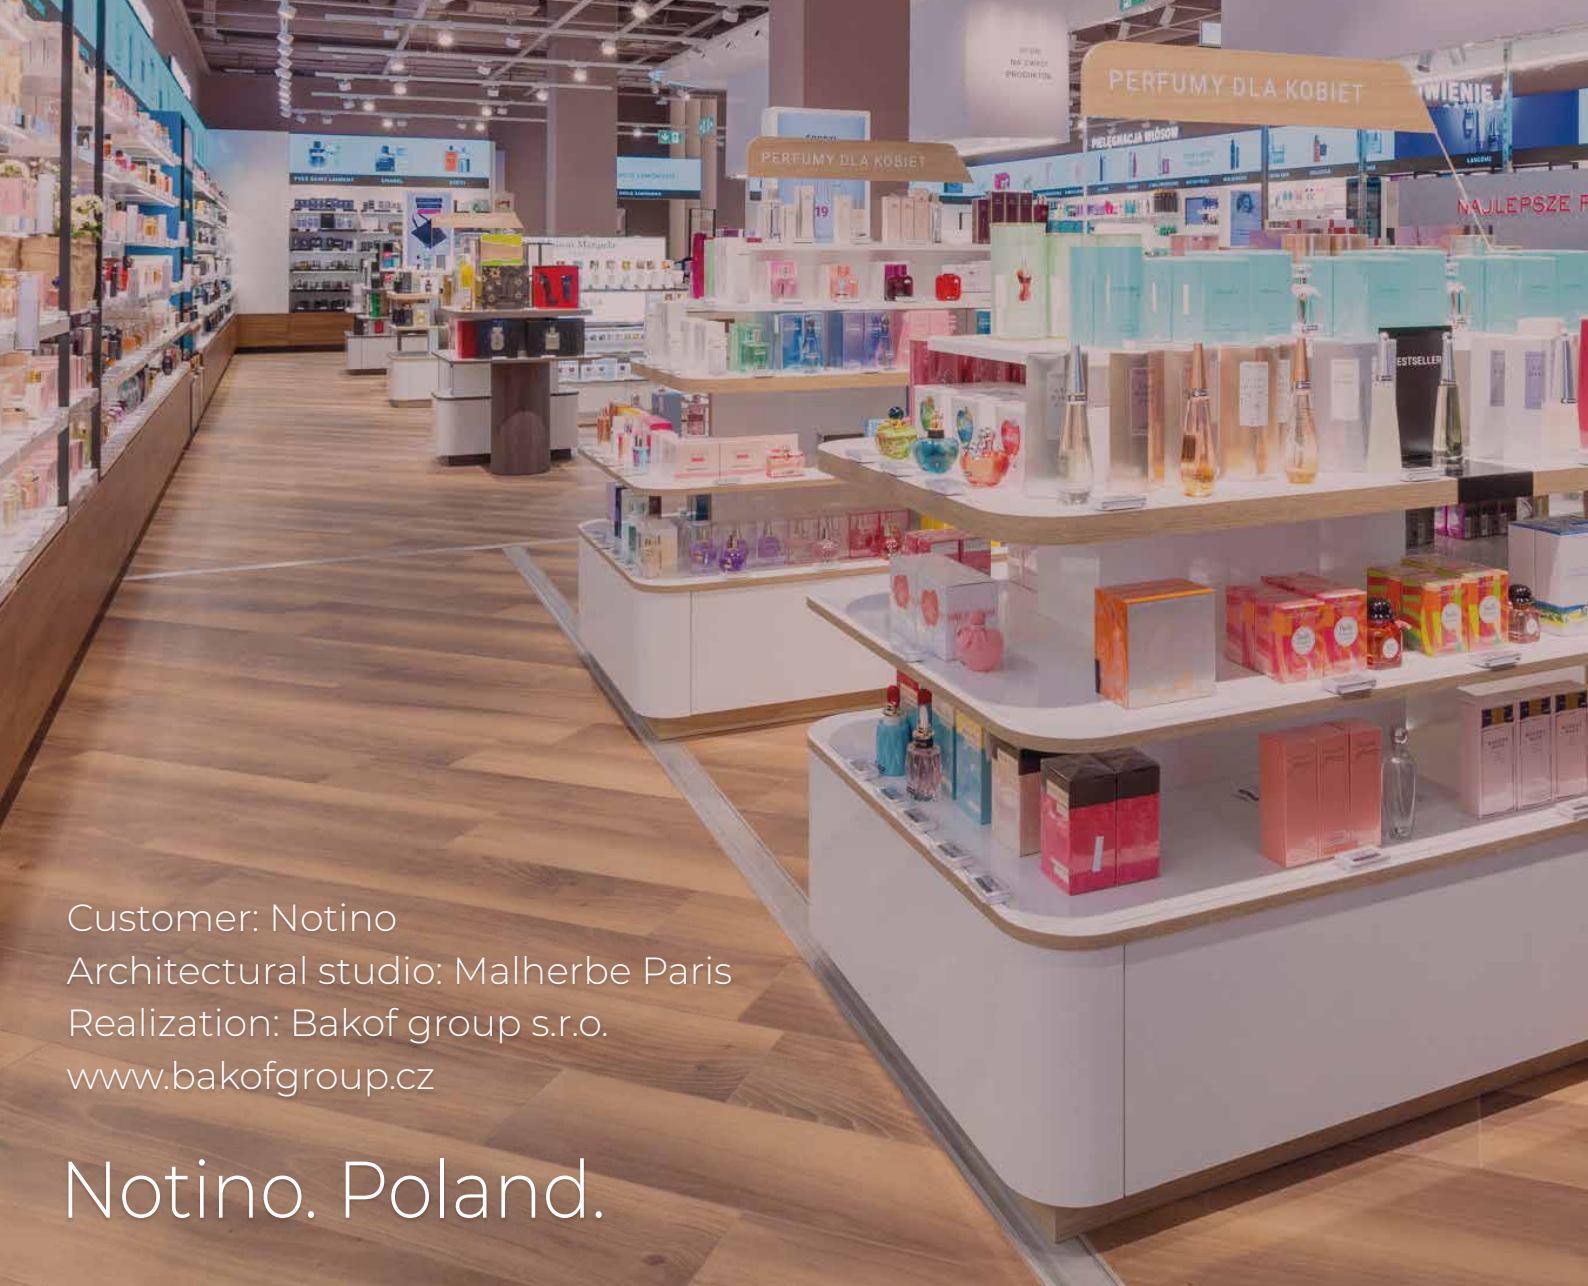

Customer: Notino

Architectural studio: Malherbe Paris

Realization: Bakof group s.r.o.

www.bakofgroup.cz

Notino. Poland.