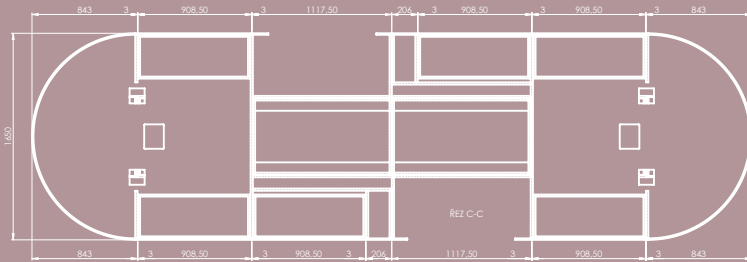

Floor
American walnut

Floor
Terrazzo

Women fragrance furniture
Oak

Baseboard & wall storage
Walnut

Men fragrance furniture
Dark oak

Makeup & Fragrance bar

EVOLINE Rip Top Push DATA S
2x sil 2x data

EVOLINE Rip Top Push DATA S
2x sil 2x data