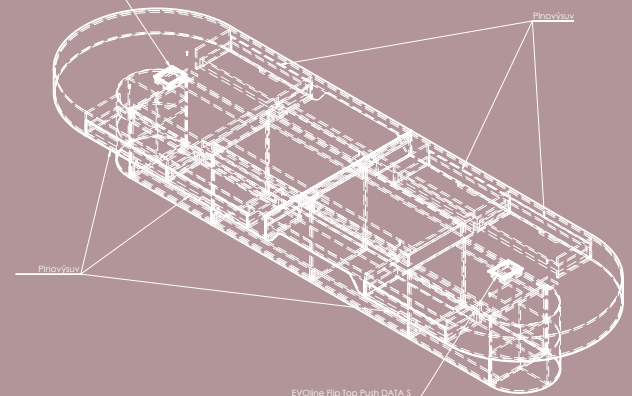

Floor
American walnut

Floor
Terrazzo

Women fragrance furniture
Oak

Baseboard & wall storage
Walnut

Men fragrance furniture
Dark oak

Makeup & Fragrance bar

EVOLINE Rip Top Push DATA S
2x sil 2x data

EVOLINE Rip Top Push DATA S
2x sil 2x data